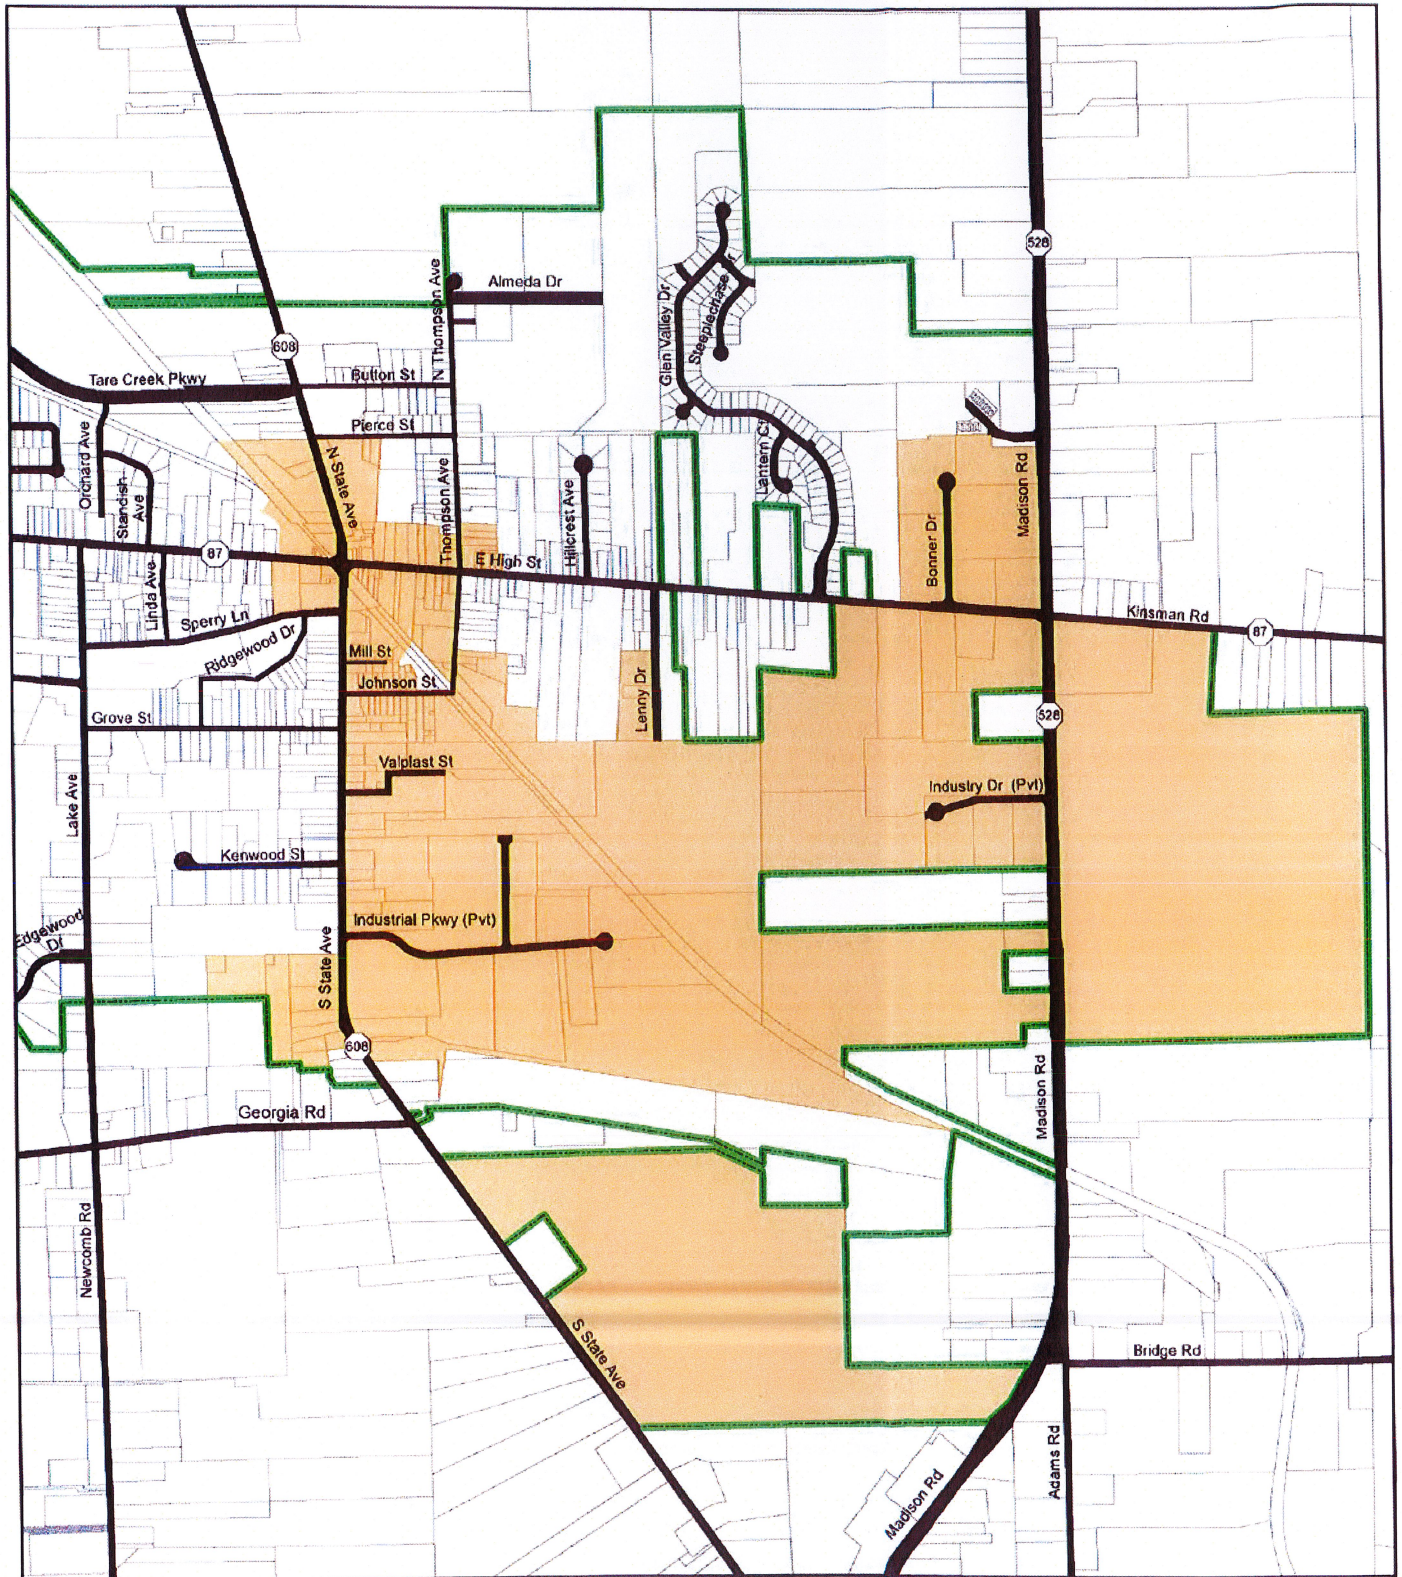

Community Reinvestment Area

Troy Township
Geauga County, Ohio

Adopted by Geauga Board of County Commissioners
March 27, 2018

Map Prepared By: Geauga County Planning Commission
August 2017

Revised: September 2018

Geauga County assumes no legal responsibility
for this information

 Community Reinvestment Area

Community Reinvestment Area

City of Chardon

Geauga County, Ohio

- Community Reinvestment Area
- City of Chardon Boundary

Middlefield Village

Geauga County, Ohio

- Community Reinvestment Area
- Middlefield Village Boundary

Adopted July 1, 1994
 Map Prepared By: Geauga County Planning Commission
 August 2017
 Geauga County assumes no legal responsibility
 for this information.