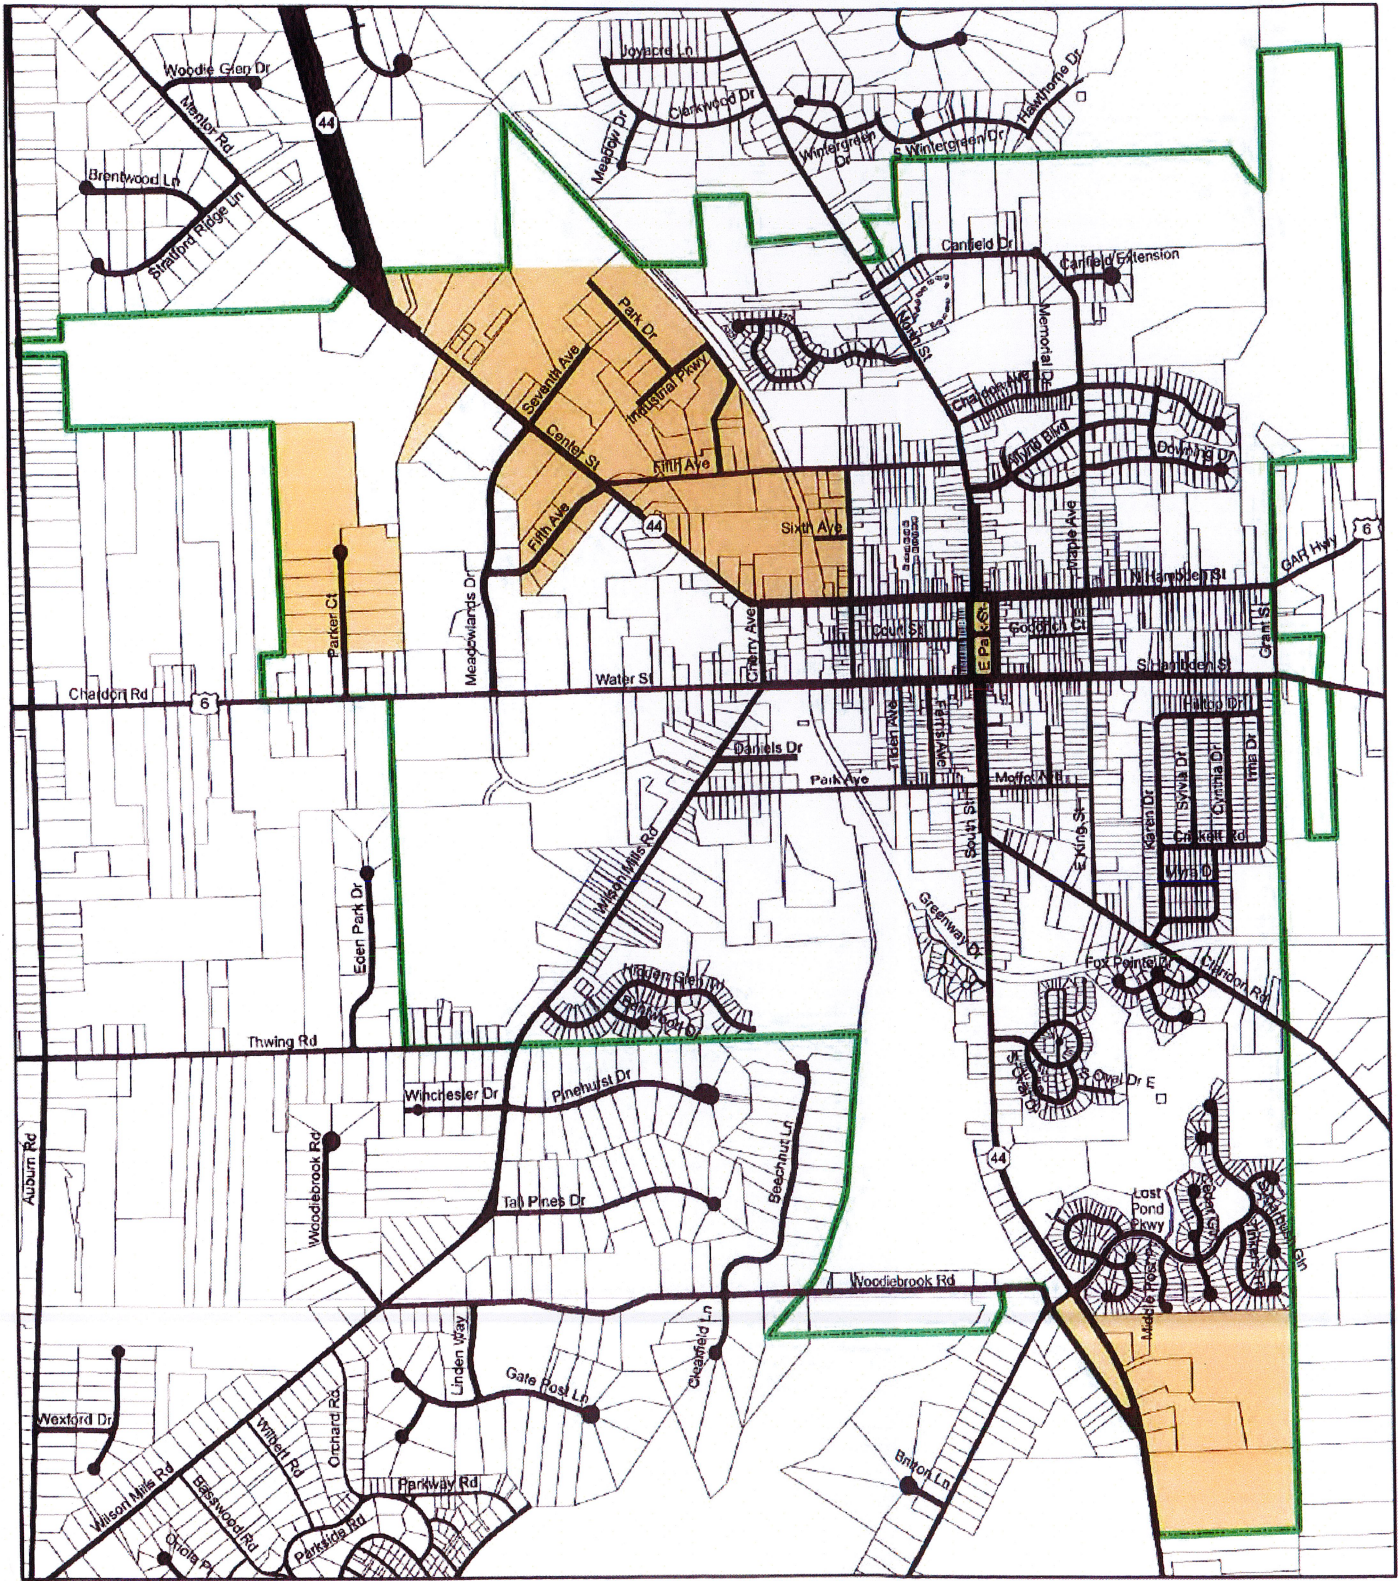

Community Reinvestment Area

Troy Township
Geauga County, Ohio

Adopted by Geauga Board of County Commissioners
March 27, 2018

Map Prepared By: Geauga County Planning Commission
August 2017

Revised: September 2018

Geauga County assumes no legal responsibility
for this information

 Community Reinvestment Area

Community Reinvestment Area

City of Chardon

Geauga County, Ohio

- Community Reinvestment Area
- City of Chardon Boundary

Middlefield Village

Geauga County, Ohio

- Community Reinvestment Area
- Middlefield Village Boundary

Adopted July 1, 1994
 Map Prepared By: Geauga County Planning Commission
 August 2017
 Geauga County assumes no legal responsibility
 for this information.