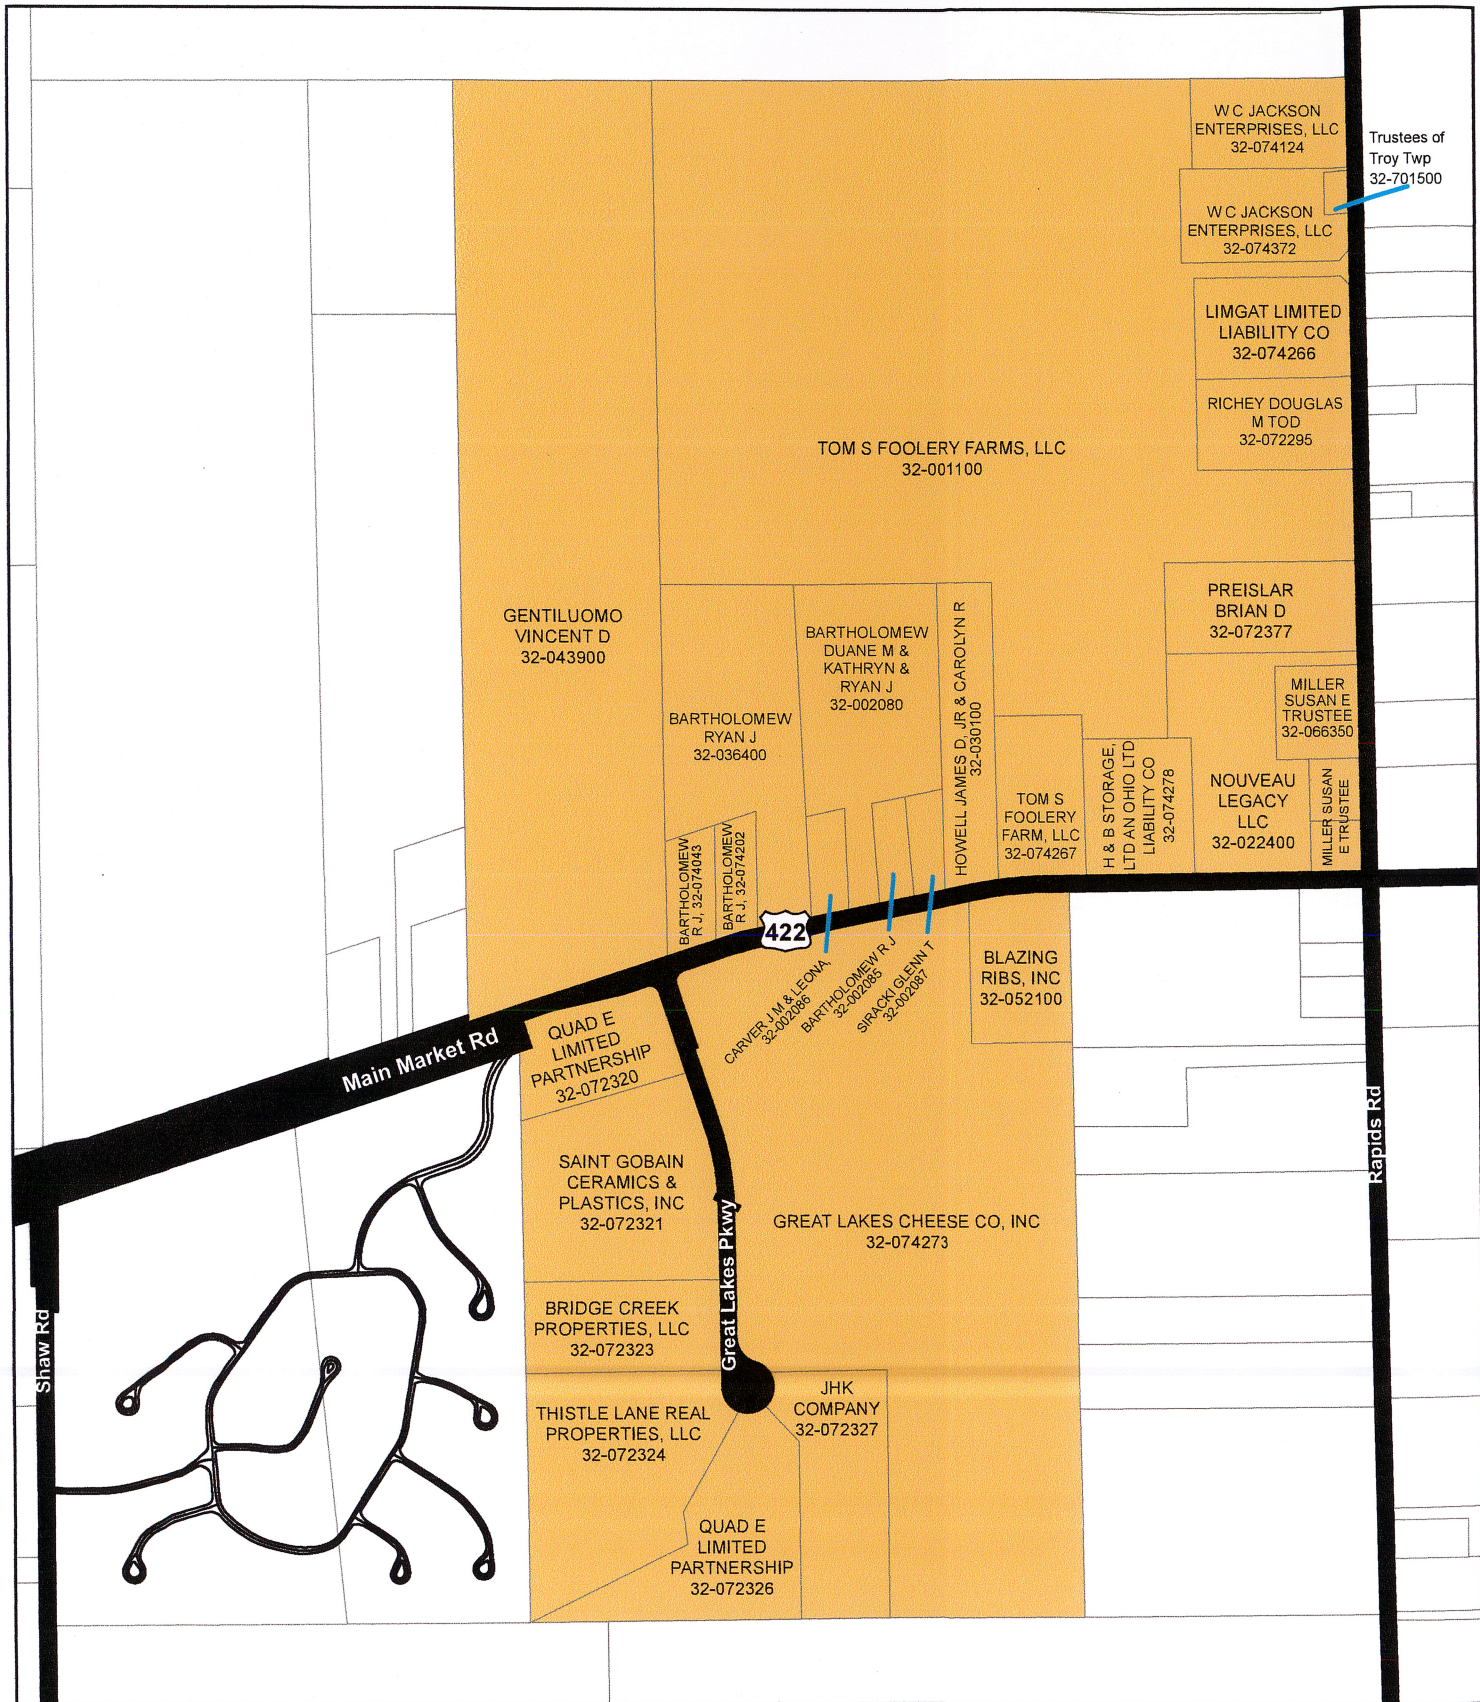

Community Reinvestment Area

Burton Township

Geauga County, Ohio

 Community Reinvestment Area

Adopted by Geauga Board of County Commissioners
 July 7, 2016
 Map Prepared By: Geauga County Planning Commission
 August 2017
 Geauga County assumes no legal responsibility
 for this information.

Community Reinvestment Area

Parkman Township

Geauga County, Ohio

Community Reinvestment Area

Adopted by Geauga Board of County Commissioners
 March 24, 2015
 Map Prepared By: Geauga County Planning Commission
 August 2017
 Geauga County assumes no legal responsibility
 for this information.

Community Reinvestment Area

Troy Township
Geauga County, Ohio

Adopted by Geauga Board of County Commissioners
March 27, 2018

Map Prepared By: Geauga County Planning Commission
August 2017

Revised: September 2018

Middlefield Village

Geauga County, Ohio

- Community Reinvestment Area
- Middlefield Village Boundary

Adopted July 1, 1994
 Map Prepared By: Geauga County Planning Commission
 August 2017
 Geauga County assumes no legal responsibility
 for this information.