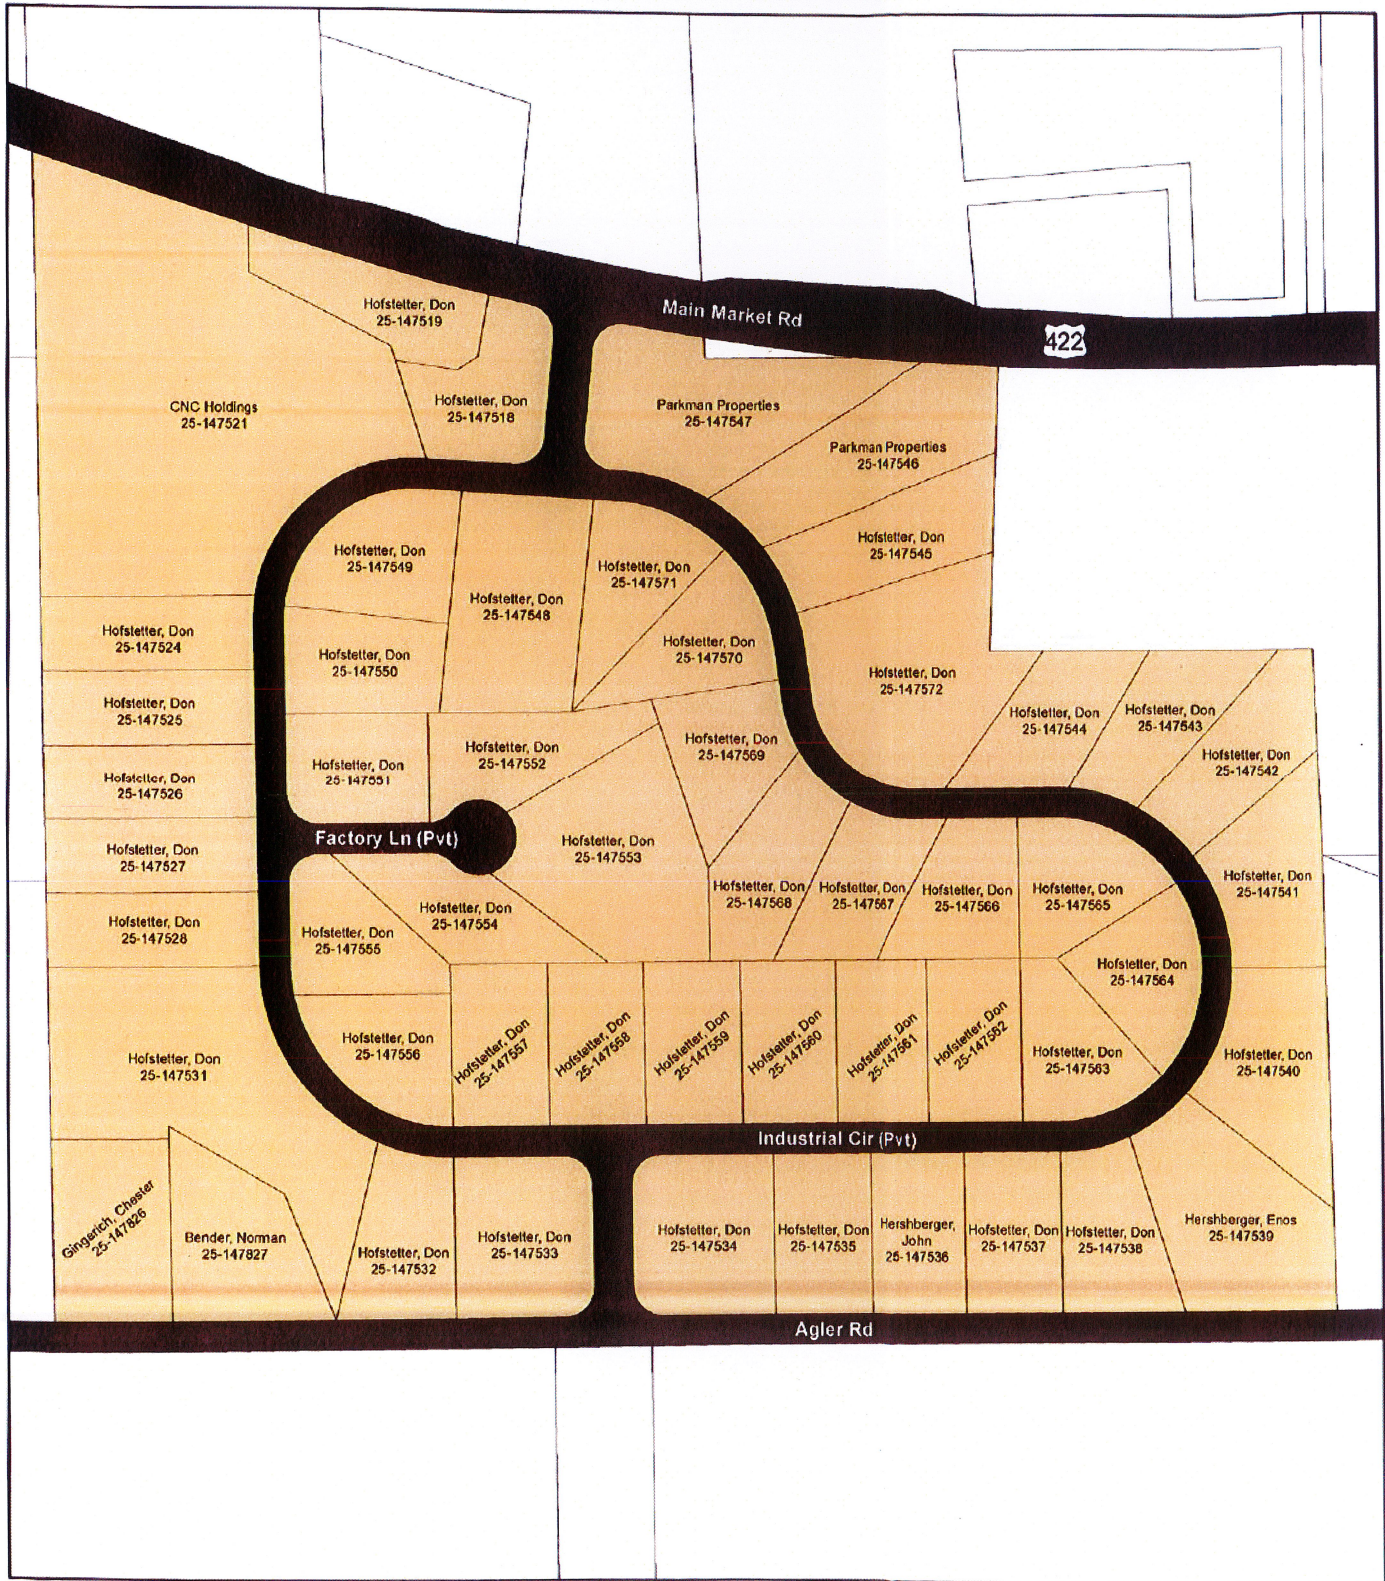

Community Reinvestment Area

Parkman Township

Geauga County, Ohio

Community Reinvestment Area

Adopted by Geauga Board of County Commissioners
March 24, 2015
Map Prepared By: Geauga County Planning Commission
August 2017
Geauga County assumes no legal responsibility
for this information.