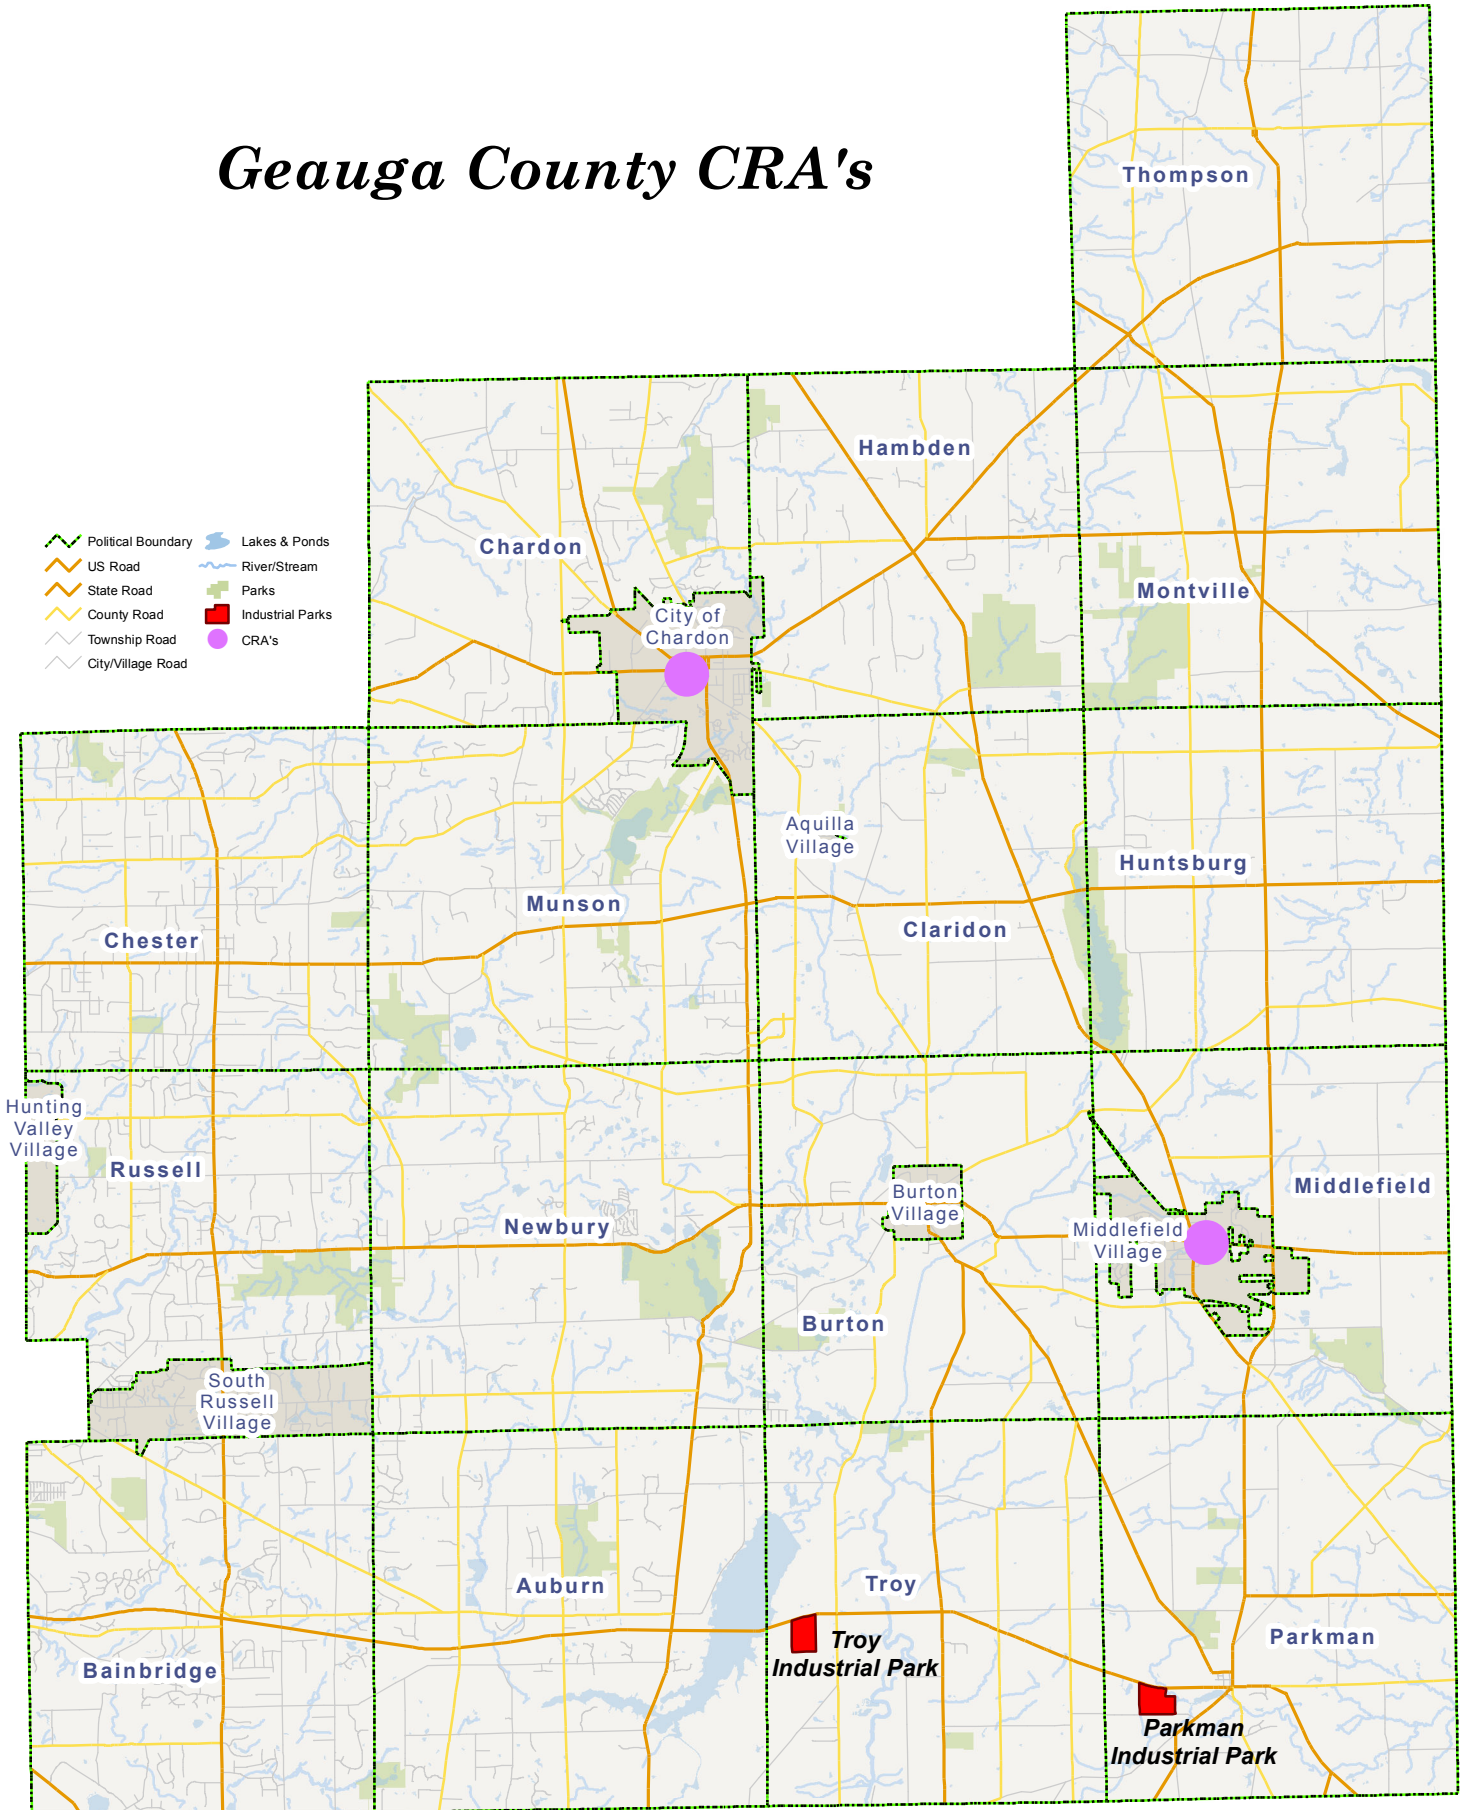

Geauga County CRA's

Geauga County, Ohio

Geauga County GIS

Frank J. Gliha
Geauga County Auditor